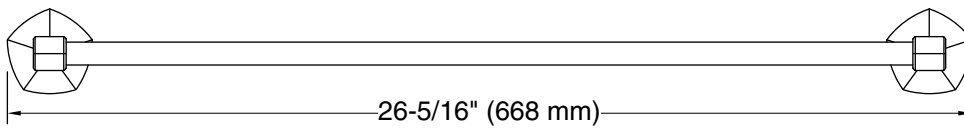

Occasion™
24" towel bar
K-27061

Technical Information

All product dimensions are nominal.

Material: Zinc