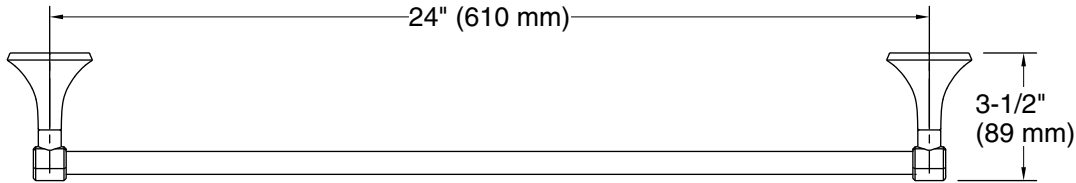

Occasion™
24" towel bar
K-27061

Technical Information

All product dimensions are nominal.

Material: Zinc